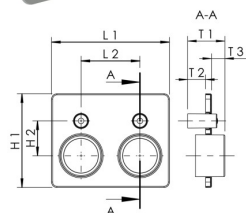

Product Features

- including red and blue indicator plates to indicate hot or cold water

Part no.	for DN	H1 (mm)	H2 (mm)	L1 (mm)	L2 (mm)	T1 (mm)	T2 (mm)	T3 (mm)	Weight (kg)
5950700100	20	175	65	220	110	69.5	33.5	25	0.27