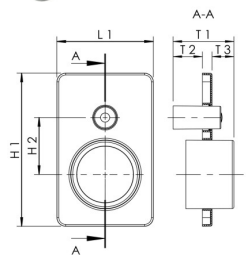

Product Features

- including red and blue indicator plates to indicate hot or cold water

Part no.	for DN	H1 (mm)	H2 (mm)	L1 (mm)	T1 (mm)	T2 (mm)	T3 (mm)	Weight (kg)
5950600100	20	175	65	110	69.5	33.5	25	0.16