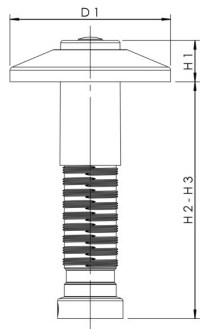

### Product Features

- chrome-plated cap
- chrome-plated sleeve
- chrome-plated collar
- 

Part no.	D1 (mm)	H1 (mm)	H2 (mm)	H3 (mm)	Weight (kg)
5950500100	70	18	0	120	0.11