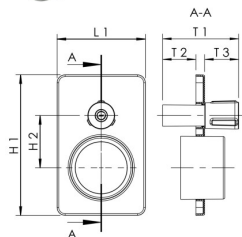

Product Features

- including red and blue indicator plates to indicate hot or cold water

Part no.	for DN	H1 (mm)	H2 (mm)	L1 (mm)	T1 (mm)	T2 (mm)	T3 (mm)	Weight (kg)
5950300100	20	175	65	110	94.3	41	42.3	0.18