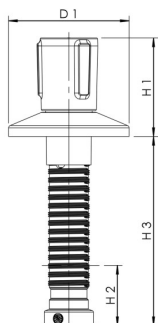

Product Features

- chrome-plated collar
- including red and blue indicator plates to indicate hot or cold water
-

Part no.	D1 (mm)	H1 (mm)	H2 (mm)	H3 (mm)	Weight (kg)
5950200100	70	57.3	35	110	0.13